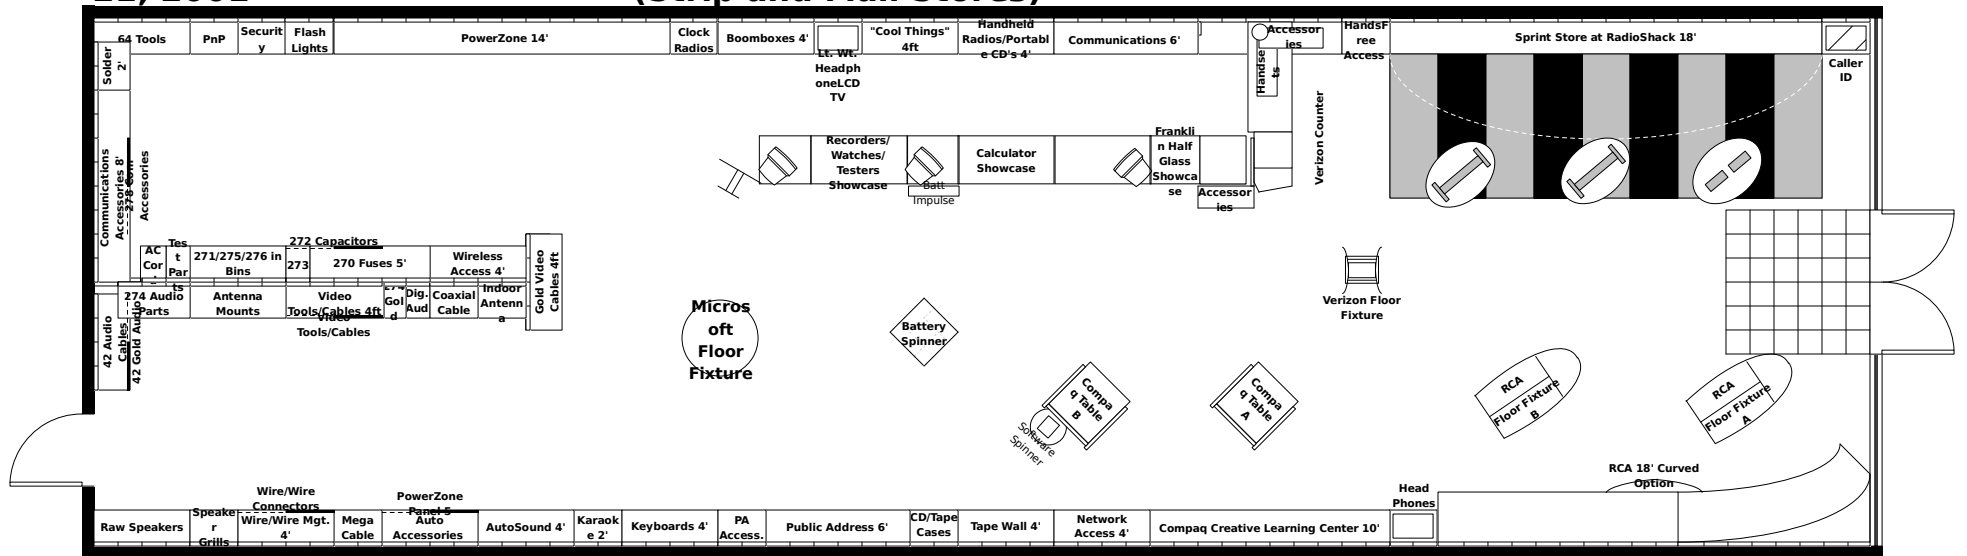

Revision Date: September 21, 2001 Typical 1 T-wall Verizon Store Layout (Strip and Mall Stores)

Science Kits
Toys 4'
Metal Detectors
Bulk Wire

These sections are not represented in this drawing due to lack of floor space.

PrePaid Services

The Prepaid Services section goes away in all Verizon stores. The Connecting People SBU is reallocating this space into the Communications section, expanding it from 4ft to 6ft. This does not require any additional space as are any sections to move location.